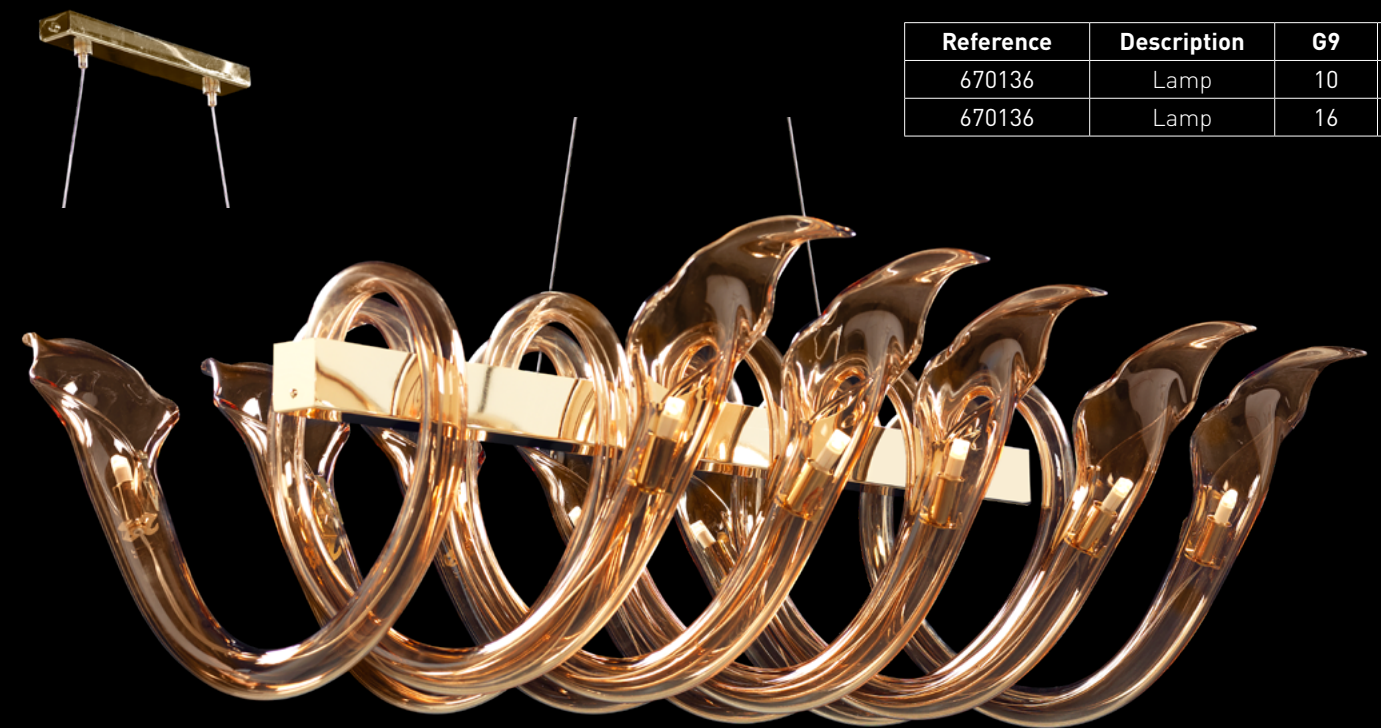

CRONOS

Available in Clear, Honey, Purple, Fume.

Reference	Description	E27	H x D cm
670138	Lamp	1	72 x 64

ERASMUS

Available in Clear, Honey, Purple, Fume. The use of LED bulb is a must. Bulbs are included.

W=Width x L=Length x H=Height

Reference	Description	G9	W x L x H cm
670129	Lamp	12	38 x 96 x 32
670129	Lamp	16	38 x 130 x 32

EVA

Available in Clear, Honey, Purple, Fume. The use of LED bulb is a must. Bulbs are included.
W=Width x L=Length x H=Height