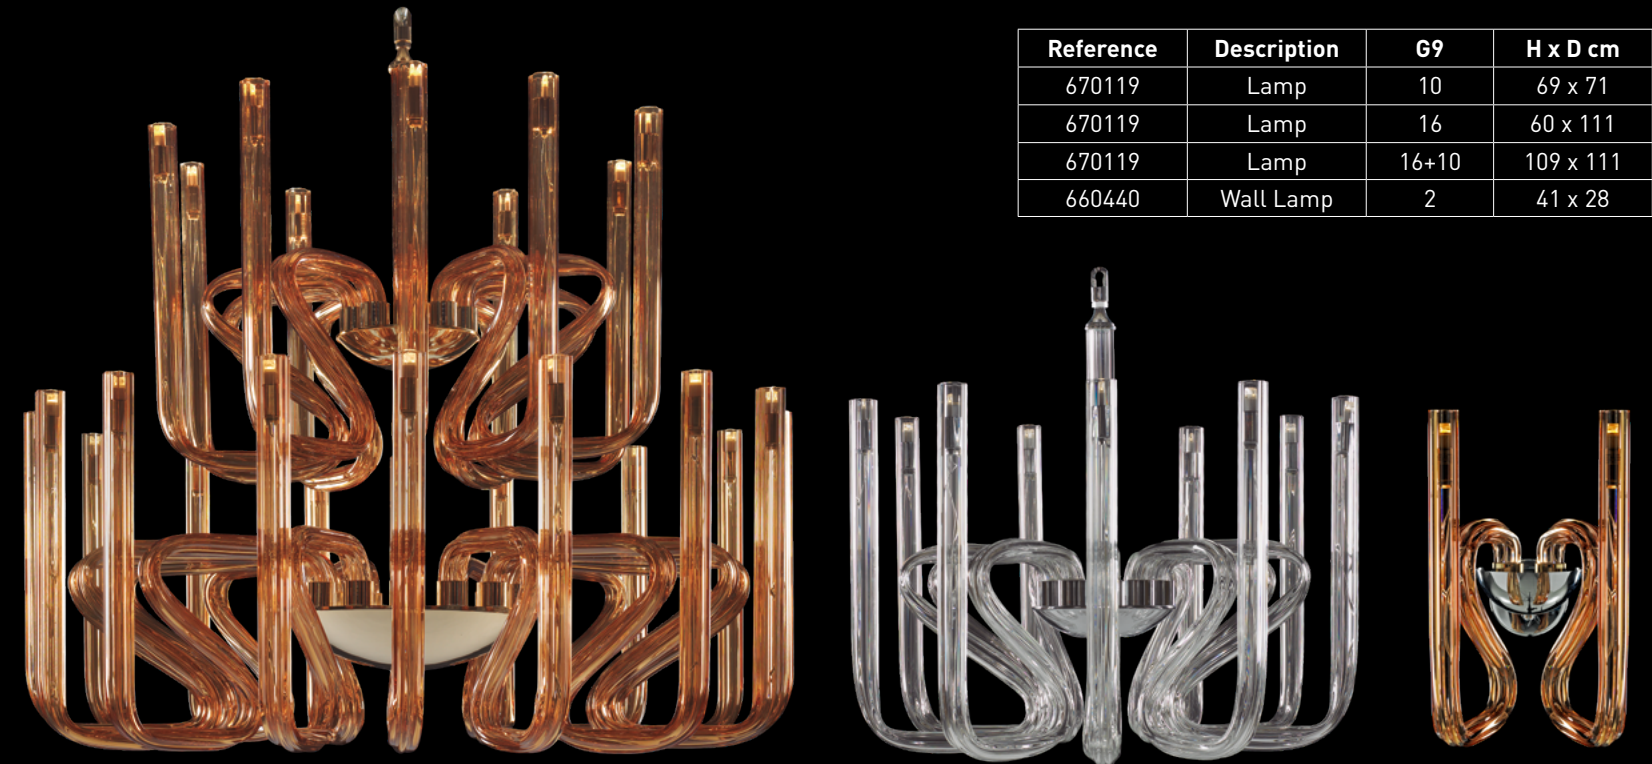

CROSS

Available in Clear, Honey, Purple, Fume.