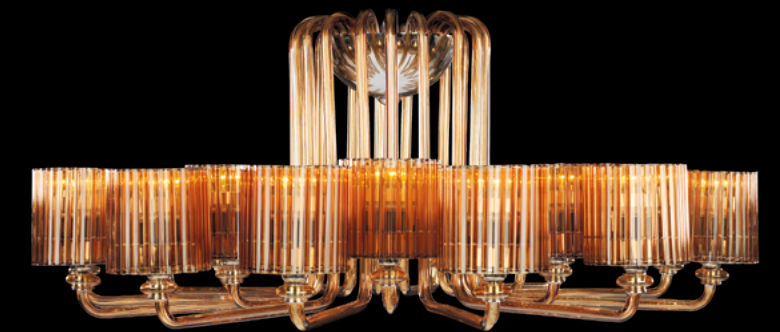

SAMURAI

Available in Clear, Honey, Purple, Fume. The use of LED bulb is a must. Bulbs are included.

Reference	Description	G9	H x D cm
670102	Lamp	12	45 x 63
670102	Lamp	20	66 x 90
670102	Lamp	28	73 x 140
670102	Lamp	12+20	192 x 90
670102	Lamp	12+20+28	145 x 140

ELISEE

Available in Clear, Honey, Fume. The use of LED bulb is a must. Bulbs are included.

Reference	Description	E14	H x D cm
670152	Lamp	8	65 x 74
670152	Lamp	16	70 x 108
670152	Lamp	12 + 6	70 x 108
670152	Lamp	16 + 8	80 x 108
670152	Lamp	16 + 16 + 8	89 x 150
670402	Wall Lamp	2	40x35x33W

CROSS

Available in Clear, Honey, Purple, Fume.

Reference	Description	G9	H x D cm
670119	Lamp	10	69 x 71
670119	Lamp	16	60 x 111
670119	Lamp	16+10	109 x 111
660440	Wall Lamp	2	41 x 28

DOMÉNICA

Available in Clear, Turquoise blue, Purple, Honey, Fume, Red and White.

Reference	Description	E14	H x D cm
660160	Lamp	3	40 x 50
660160	Lamp	4	40 x 50
660160	Lamp	5	40 x 50
660160	Lamp	6	40 x 57
660160	Lamp	8	40 x 71
660160	Lamp	10	40 x 95
660160	Lamp	12	40 x 95
660160	Lamp	10+5	40 x 95
660160	Lamp	12+6	40 x 95
660160	Lamp	16	40 x 150
660160	Lamp	24	40 x 155
660160	Lamp	24+12+6	42 x 166
660432	Wall Lamp	2	40 x 36