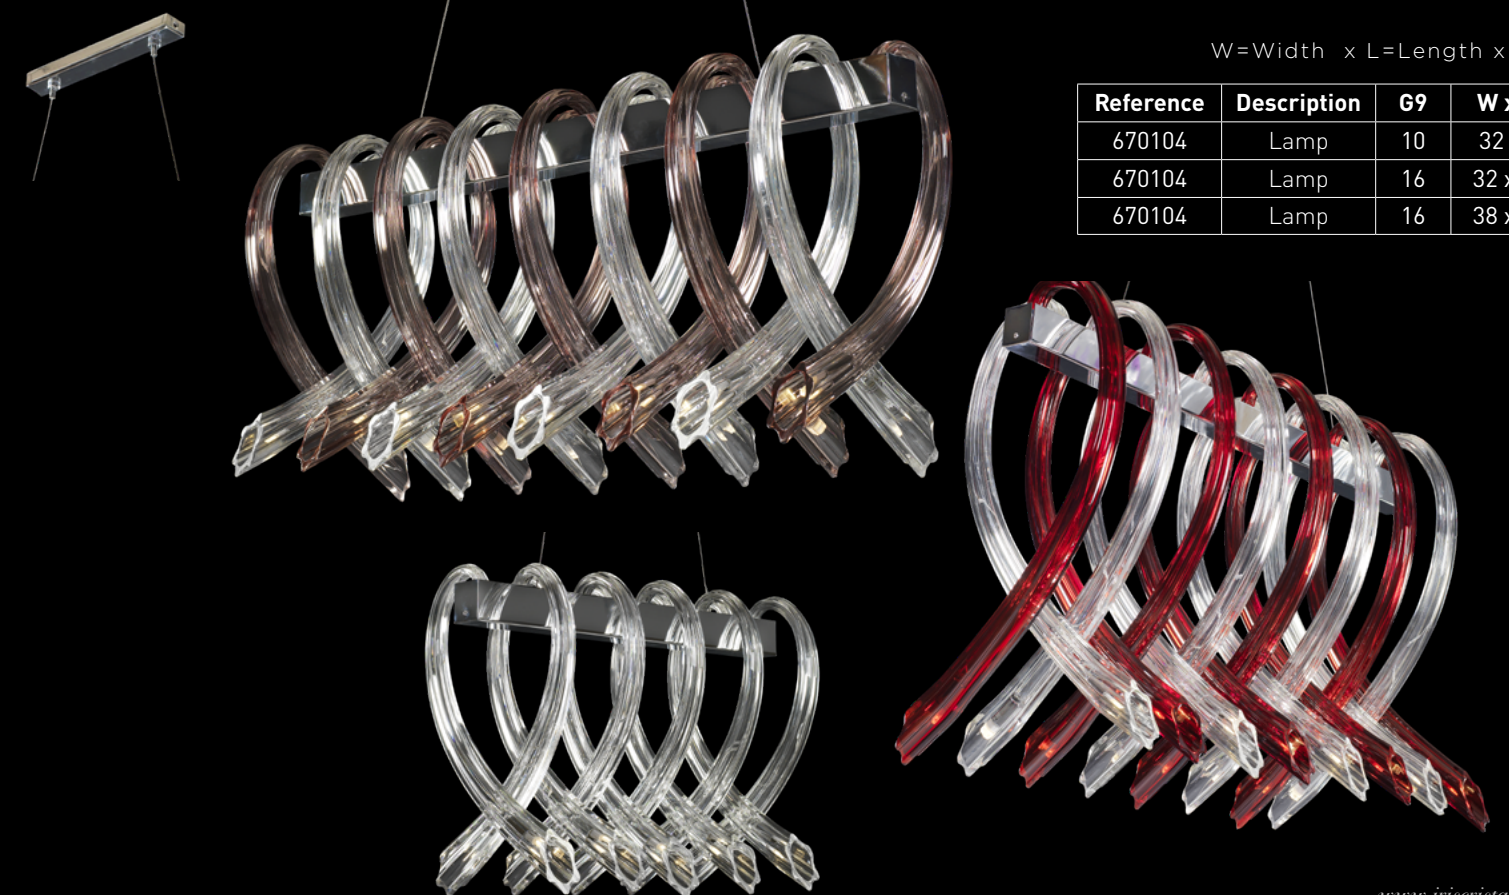

CORE

Available in Clear, Clear + Honey, or Purple, or Fume, or Red.

W=Width x L=Length x H=Height

Reference	Description	G9	W x L x H cm
670104	Lamp	10	32 x 56 x 44
670104	Lamp	16	32 x 100 x 44
670104	Lamp	16	38 x 100 x 65