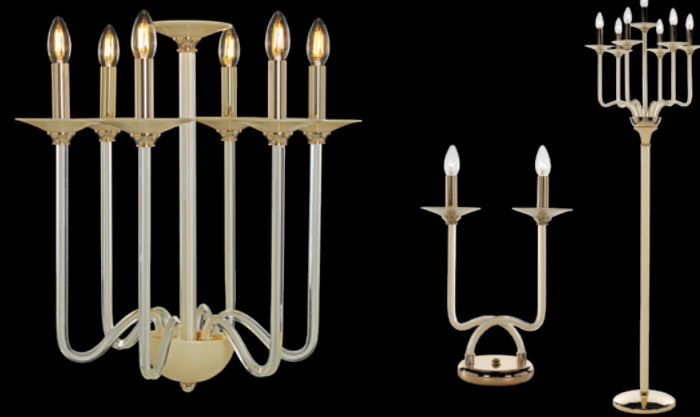

LICEO

Available in Clear, Honey, Purple, Fume. The use of LED bulb is a must. Bulbs are included.

Reference	Description	G9	H x D cm
670128	Lamp	10	40 x 95
670128	Lamp	14	40 x 110

MARGUERITE

Available in Clear, Honey, Purple, Fume, White. The use of LED bulb is a must. Bulbs are included.

Reference	Description	G9	H x D cm
670131	Lamp	24+12+6+6+3	55 x 165
670131	Lamp	24+24+12+6+6+3	60 x 205
670131	Lamp	24+24+24+24+12+6+6+3	115 x 245

ATLANTA

Available only in Champagne, Honey.

Reference	Description	E14	H x D cm
630142	Lamp	6	50x40
630142	Lamp	8	60x73
630142	Lamp	10	62x75
630142	Lamp	12+6	70x83
630142	Lamp	20+10+5	120x120
630142	Lamp	30+20+10+5	130x150
630592	Table Lamp	2	47x33
630593	Stand Lamp	3	70x50
630591	Floor Lamp	6+1	190x40
630458	Wall Lamp	2	40x36