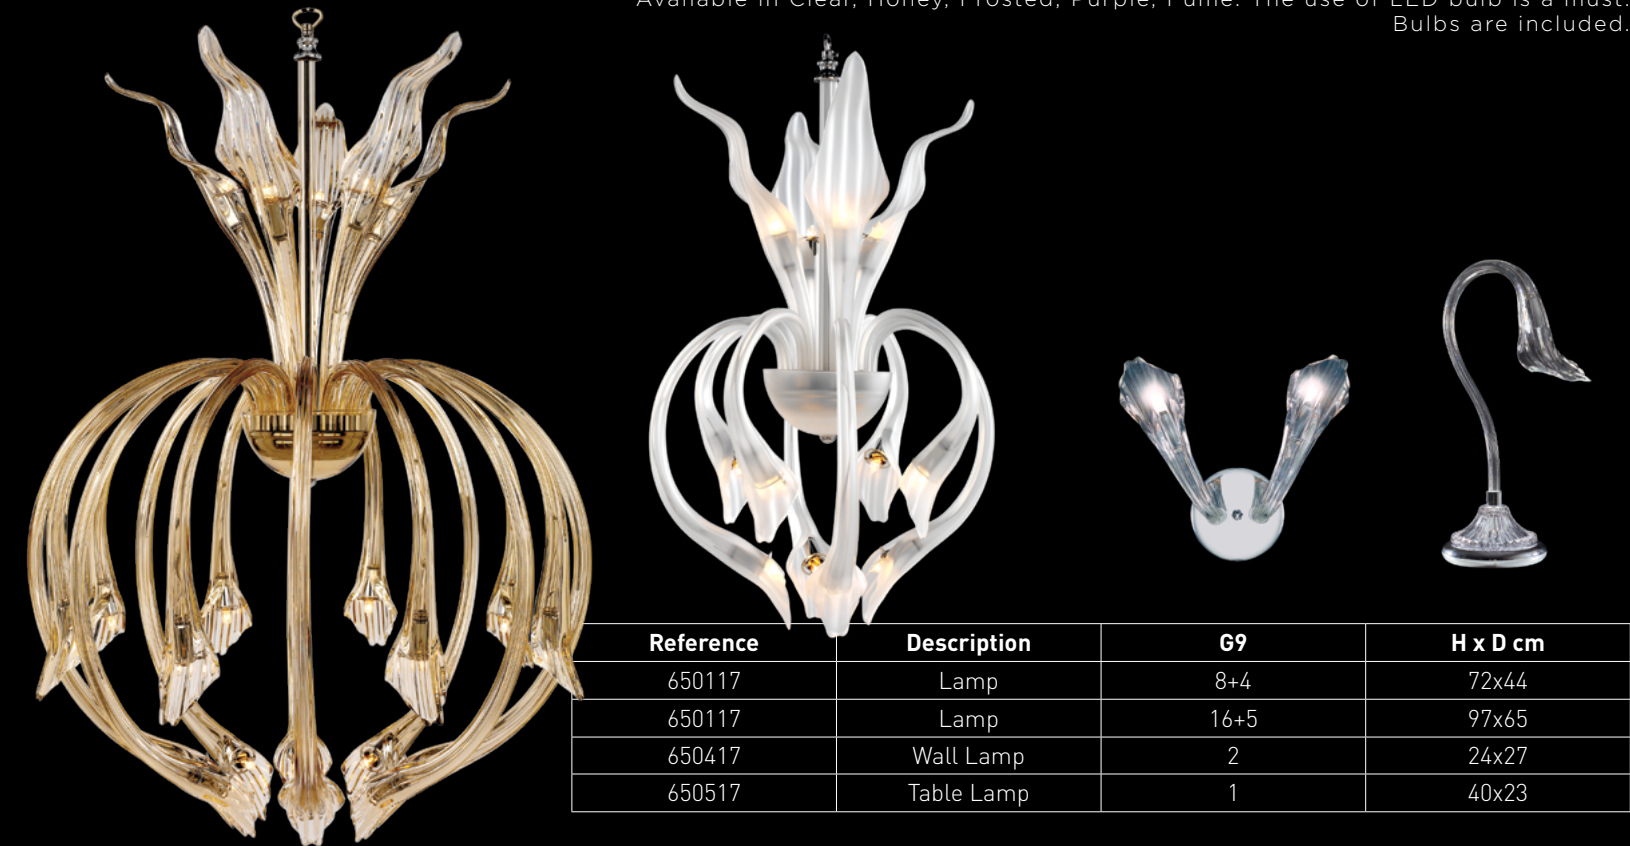

CARIBE

Available in Honey and Champagne with Crystal Shade Lusty Red
and Honey with Crystal Shade Macciato. Shades included.

Reference	Description	E14	H x D cm
670153	Lamp	6	57 x 105

SUPER ATLANTA

Available in Clear, Champagne, White.

Reference	Description	E14	H x D cm
630142	Lamp	155	180 x 230

BIANCA

Available in White+Black, Red+Black, Silver, Silver+Black.

Reference	Description	E14	H x D cm
630140	Lamp	5	65x70
630140	Lamp	6	65x70
630140	Lamp	8	65x70
630140	Lamp	8+4	65x80
630456	wall Lamp	1	25x12
630456	wall Lamp	2	25x30
630456	wall Lamp	3	25x40
630581	Table Lamp	1	39x13
630590	Floor Lamp	1	100x28

BORNEO

Available in Clear, Honey, Frosted, Purple, Fume. The use of LED bulb is a must. Bulbs are included.

Reference	Description	G9	H x D cm
650117	Lamp	8+4	72x44
650117	Lamp	16+5	97x65
650417	Wall Lamp	2	24x27
650517	Table Lamp	1	40x23