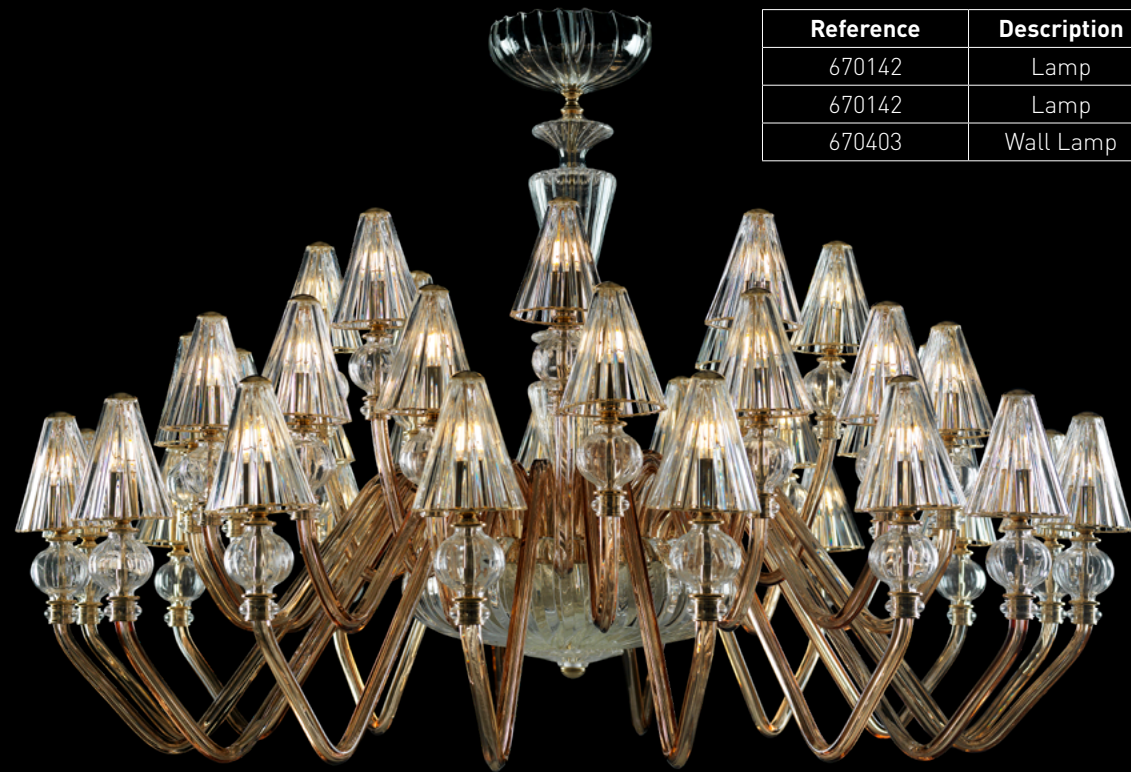

DIVINITY

Available in Clear, Honey, Fume.

Reference	Description	E14 / Arms	H x D cm
670142	Lamp	12+6	58 x 110
670142	Lamp	45/16+16+8	92 x 150
670403	Wall Lamp	2	48 x 35 x W:33cm