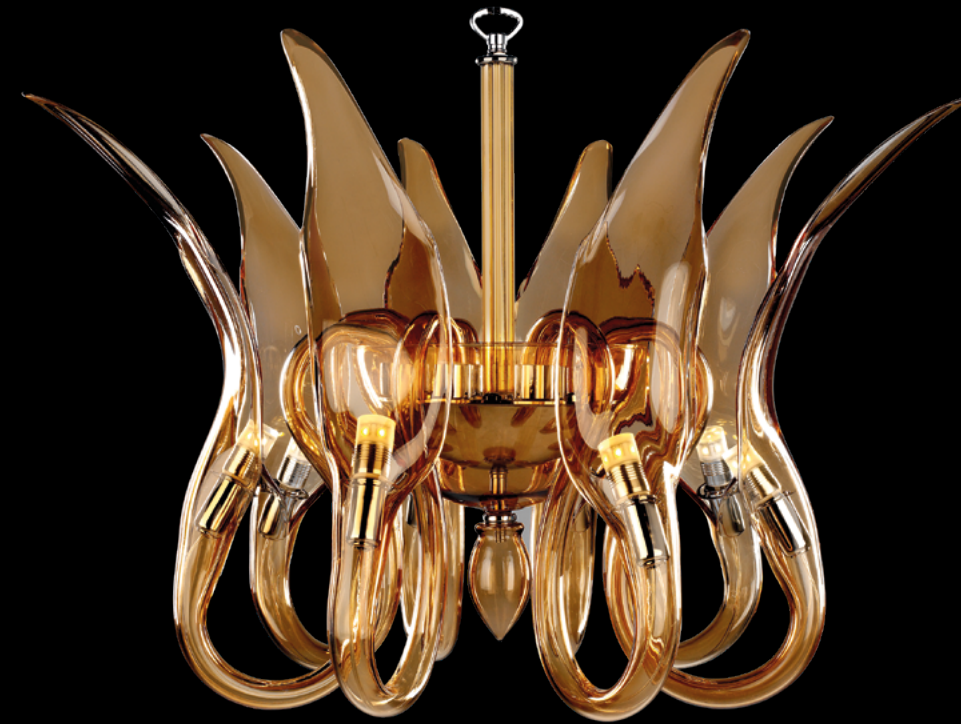

CELIA

Available in Clear, Honey, Purple, Fume.

Reference	Description	G9	H x D cm
660159	Lamp	24+8+8	83 x 115
660159	Lamp	9+8+24+8+8	143 x 115

AJAX

Available in Clear, Honey, Fume, Purple.

Reference	Description	G9	H x D cm
640134	Lamp	3	53 x 59
640134	Lamp	4	53 x 59
640134	Lamp	5	53 x 59
640134	Lamp	6	53 x 63
640134	Lamp	8	53 x 68
640493	Wall Lamp	2	42 x 27