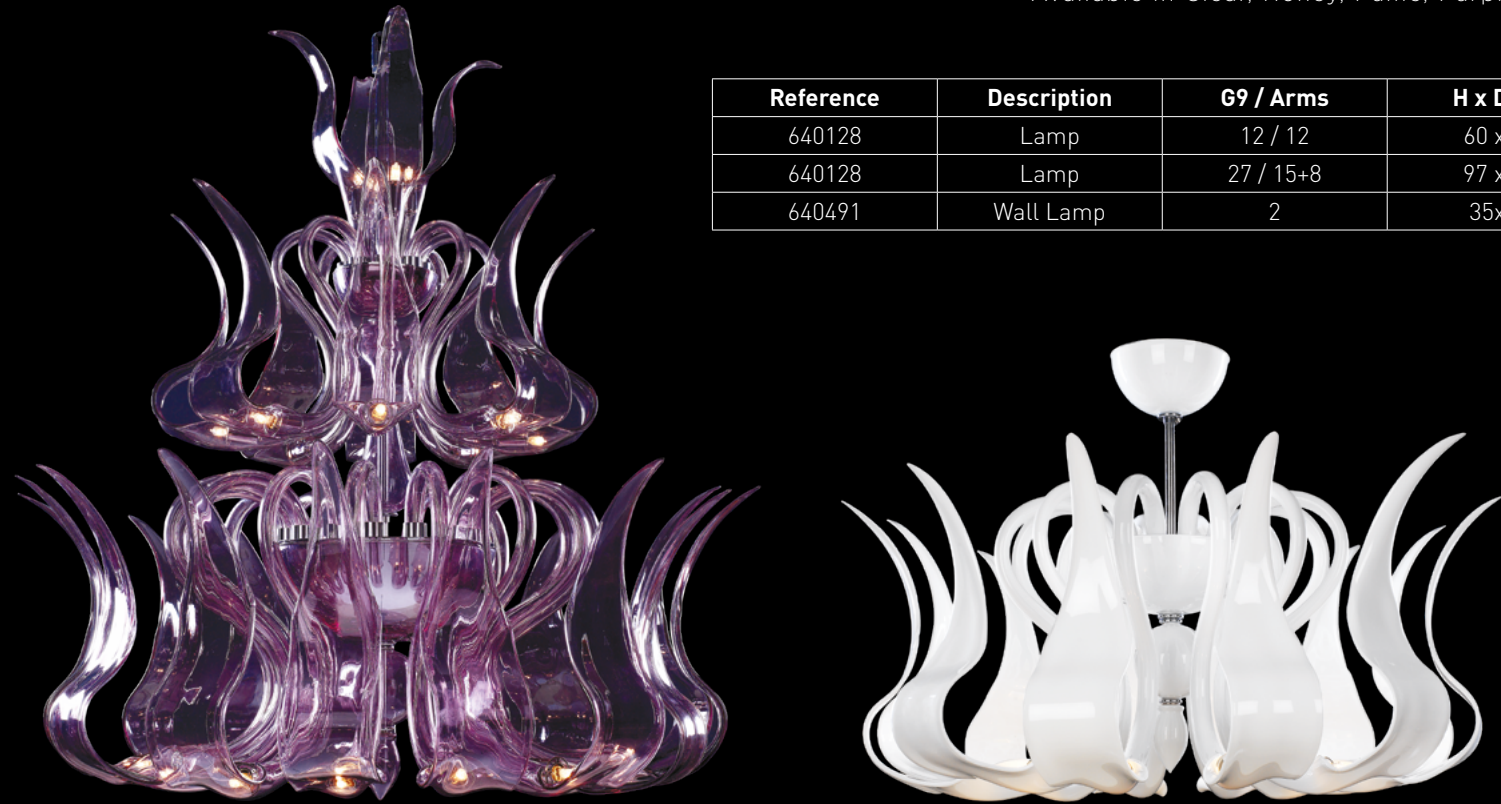

DENIS FLUSH

Available in Clear, Honey, Fume, Purple, Frosted, White, Silver, Gold, Champagne.

Reference	Description	G9 / Arms	H x D cm
640135	Ceiling Lamp	13 / 13	50 x 78
640135	Ceiling Lamp	18 / 22	60 x 97
640135	Ceiling Lamp	27 / 31	70 x 112

VENICE

Available in Black, White, Silver.

Reference	Description	E14	H x D cm
630136	Lamp	5	58x68
630136	Lamp	6	58x68
630136	Lamp	8	58x68
630136	Lamp	8+4	75x70
630455	wall Lamp	1	21x11
630455	wall Lamp	2	21x27
630455	wall Lamp	3	21x35
630588	Table Lamp	1	46x14
630589	Floor Lamp	1	138x10

JUVE

Available in Clear, Honey, Fume, Purple, White.

Reference	Description	G9 / Arms	H x D cm
640128	Lamp	12 / 12	60 x 80
640128	Lamp	27 / 15+8	97 x 86
640491	Wall Lamp	2	35x42

ATENEA

Available in Clear, Honey, Fume, Purple.