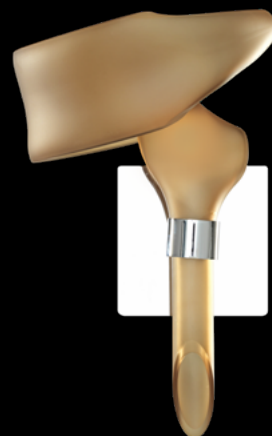

HOUSTON

Reference	G9	H x D cm
680408	1	40 x 24

Available in Frosted Honey.