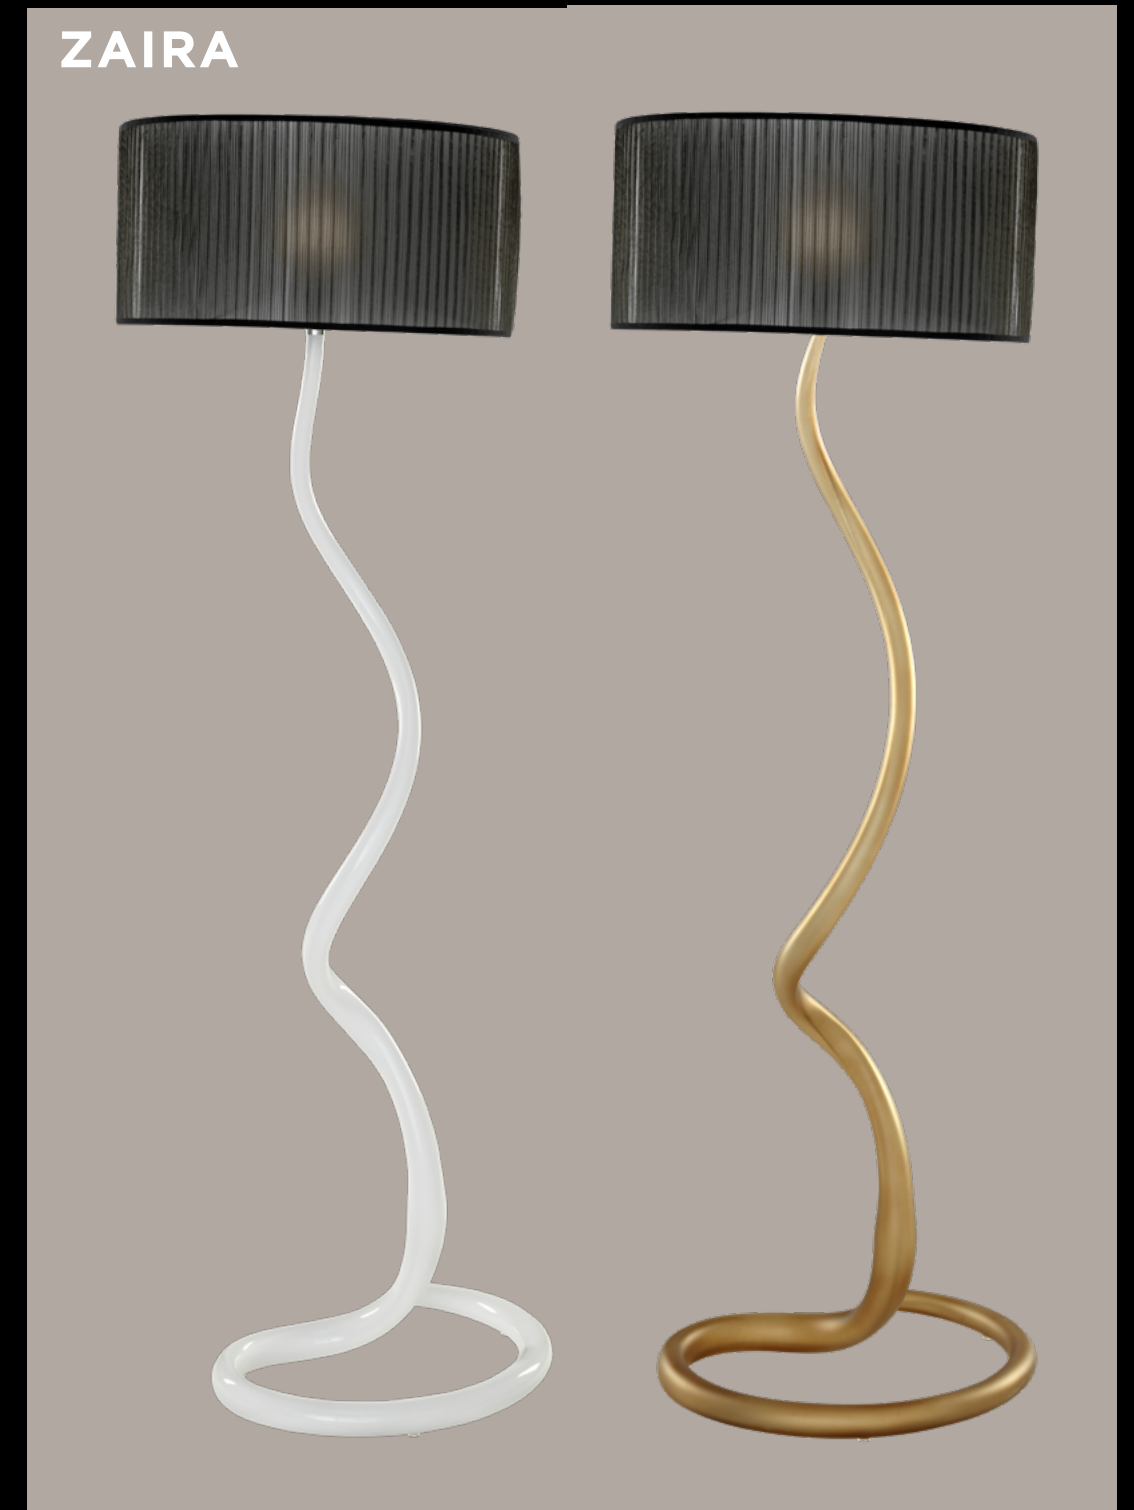

ZAIRA

Reference	E27/Crystals	H x D cm
680515	1/1	168 x 50

Available in White / Frosted Honey (with fabric shade).