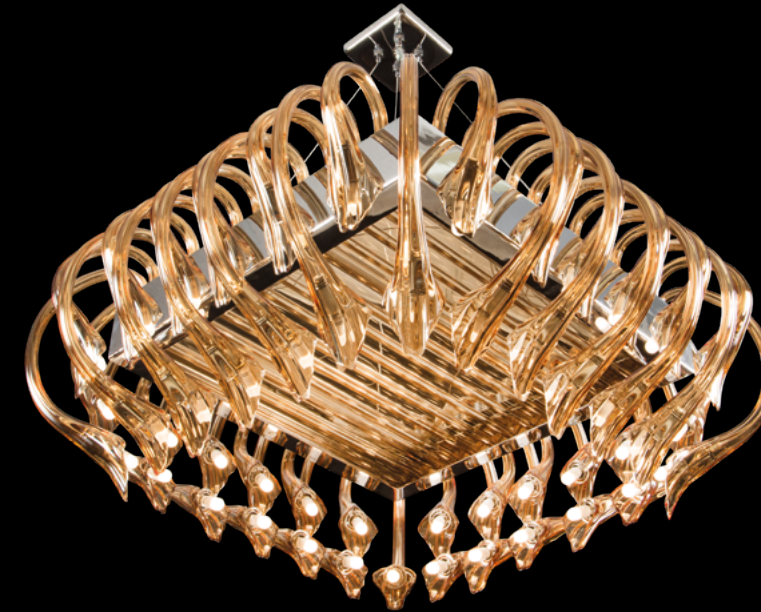

MATRIX

Available in Clear, Honey, Fume, Purple, White.
With Led Strip Lights.

W=Width x L=Length x H=Height

Reference	Description	G9 / Arms	W x L x H cm
660113	Lamp	32 / 32	70x70x38
660113	Lamp	48 / 48	87x87x38
660113	Lamp	66 / 66	140x80x38
660113	Lamp	94 / 94	70x210x38

PLAZA

Available in Clear, Honey, Fume, Purple, White.
With Led Strip Lights.

W=Width x L=Length x H=Height

Reference	Description	G9/Arms	W x L x H cm
660114	Lamp	36 / 36	100x100x32
660114	Lamp	48 / 48	130x130x32