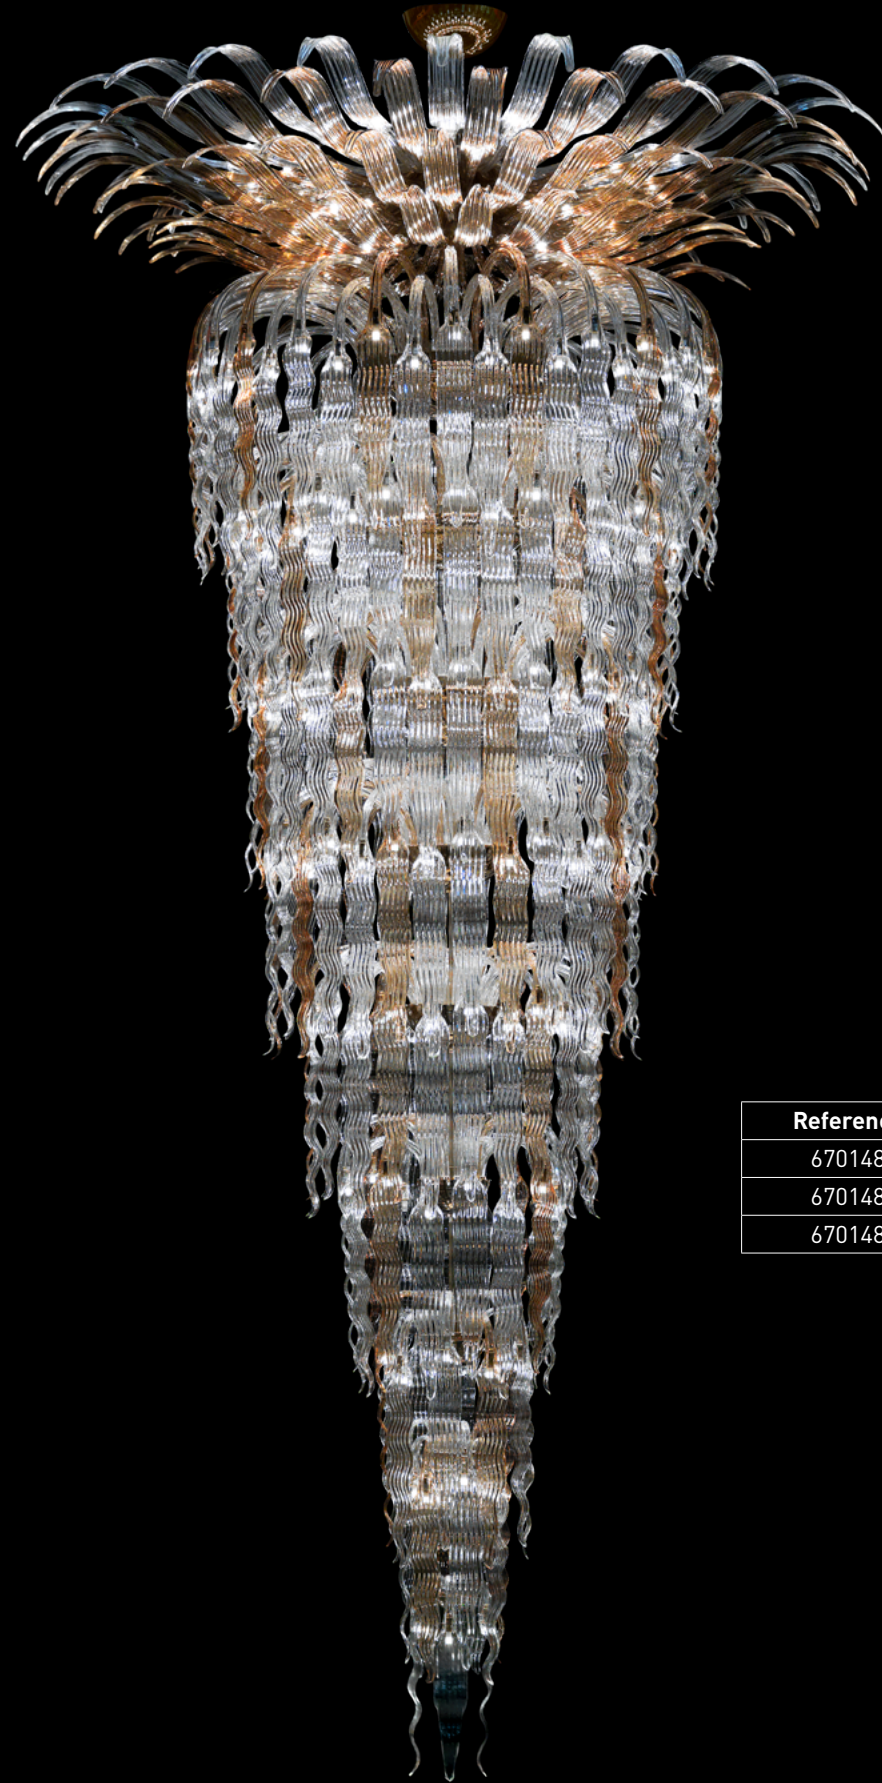

Reference	Description	G9 / Arms	H x D cm
670117	Lamp	14	55 x 80
670117	Lamp	10+5	60 x 82
670117	Lamp	12+6	60 x 82
670117	Lamp	35 / 20+10	77 x 122
660433	Wall Lamp	2	20 x 30

FIRE FLOWER

Available in Clear, White, Purple, Fume, Honey.
Available in two-color combinations..