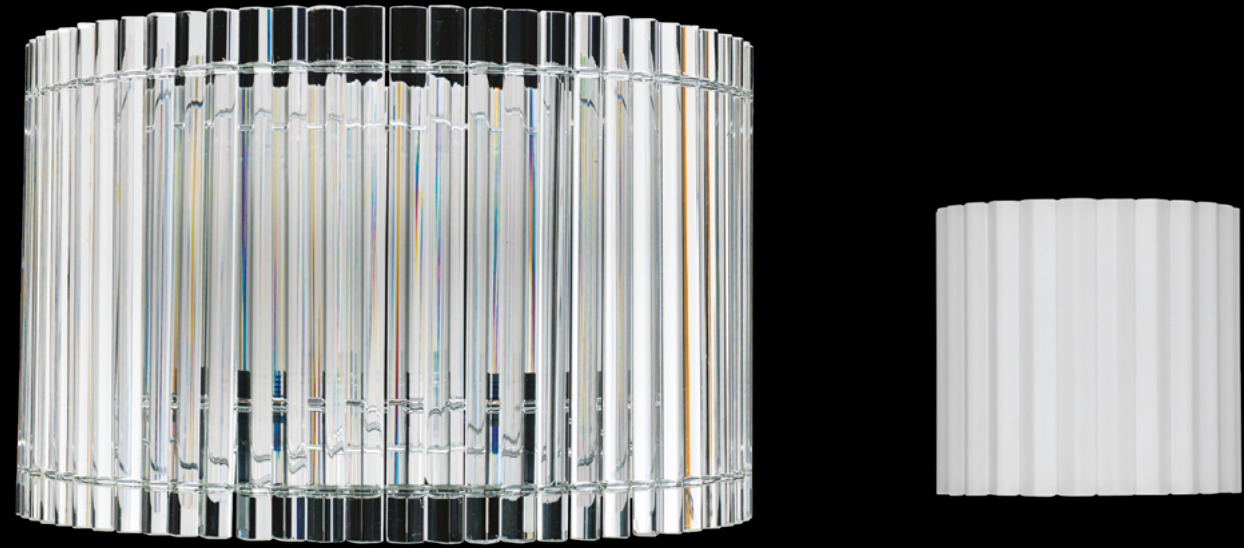

SHADES

SIROS

Reference	WIDE X HEIGHT X WIDE CM	SOCKETS
1132	13 X 12 X 13	E 14
1132	13 X 24 X 13	E 27
1132	17 X 14 X 17	E 27
1132	17 X 28 X 17	E 27
1132	23 X 15 X 23	E 27
1132	29 X 15 X 29	E 27
1132	36 X 23 X 36	E 27
1132	41 X 30 X 41	E 27
1132	26 X 35 X 26	E 27