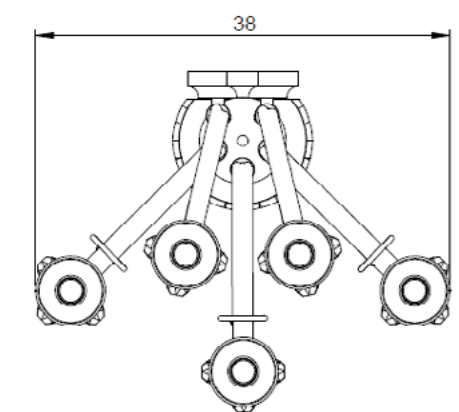

Novedades

En constante evolución e
innovación, sacando nuevos modelos
cada seis meses