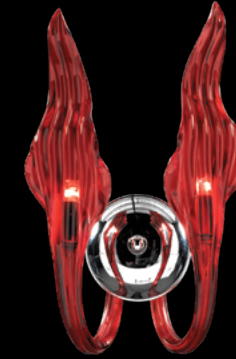

ARABELLA

Available in Clear, Purple, Fume, Honey, Turquoise blue.