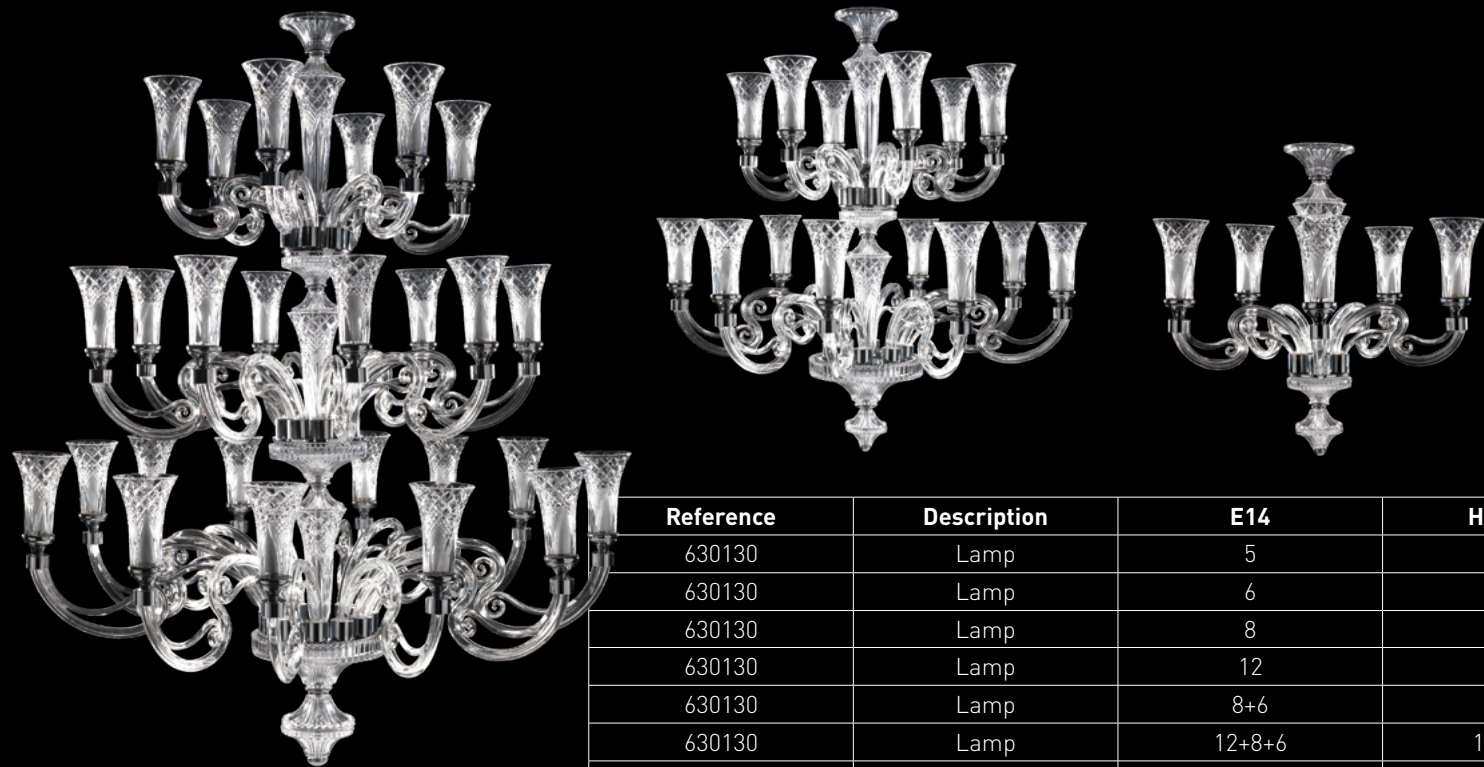

VIANA CLEAR

Available in Clear only.

Reference	Description	E14	H x D cm
630130	Lamp	5	50x50
630130	Lamp	6	50x60
630130	Lamp	8	55x75
630130	Lamp	12	70x75
630130	Lamp	8+6	80x75
630130	Lamp	12+8+6	120x110
630451	Wall Lamp	2	62x40

VIANA COLOUR

Available in Black, Red.